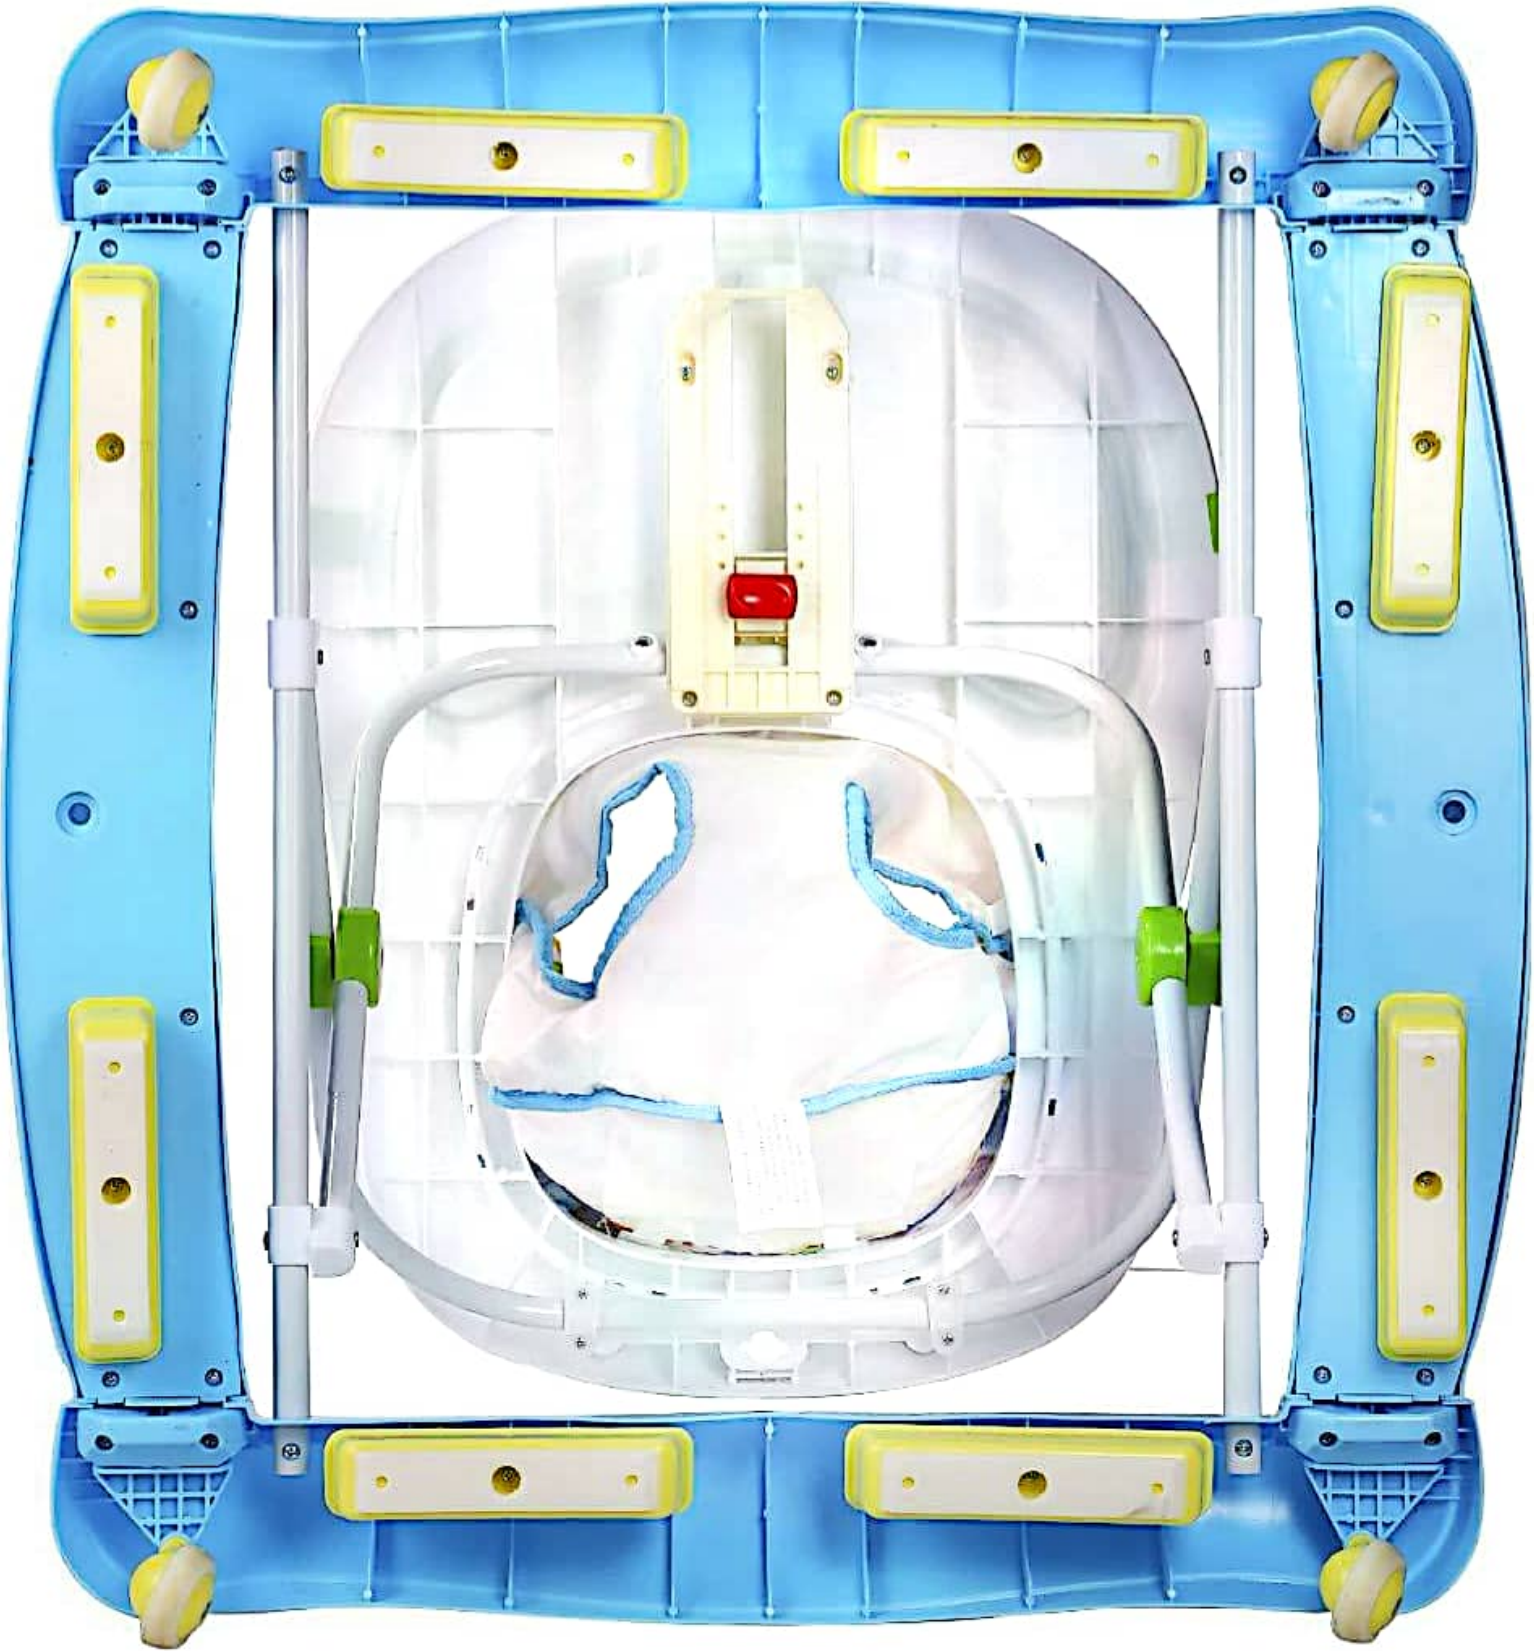

# 2 in 1

# Walker Turn Rocker

## Smart Anti Fall Brake Pads

Soft Cushioning Seat

Compact Fold  
for Easy Storage

**From 6 Months  
1.5 Years**

**For 0-15 Kgs**