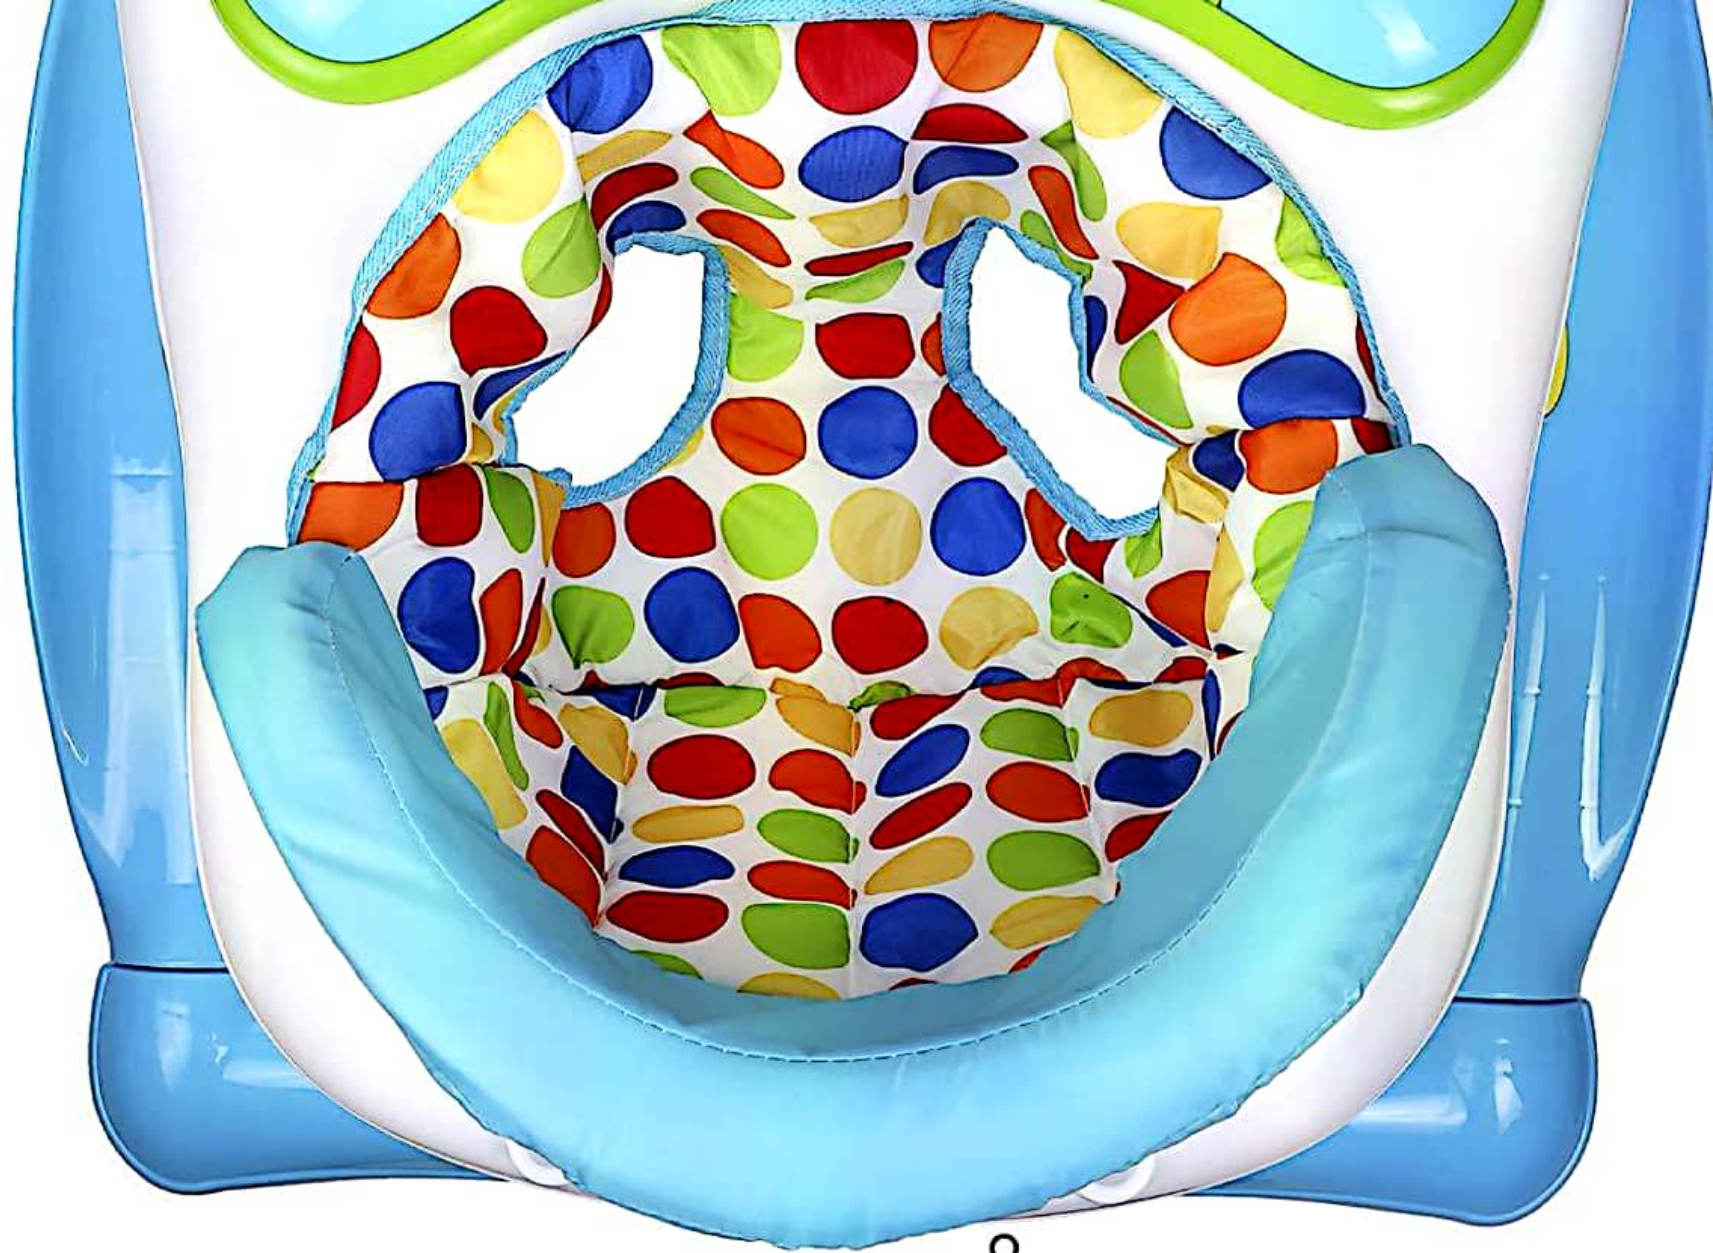

# Walker Turn Rocker

## Smart Anti Fall Brake Pads

Soft Cushioning Seat

Compact Fold  
for Easy Storage

**From 6 Months  
1.5 Years**

**For 0-15 Kgs**